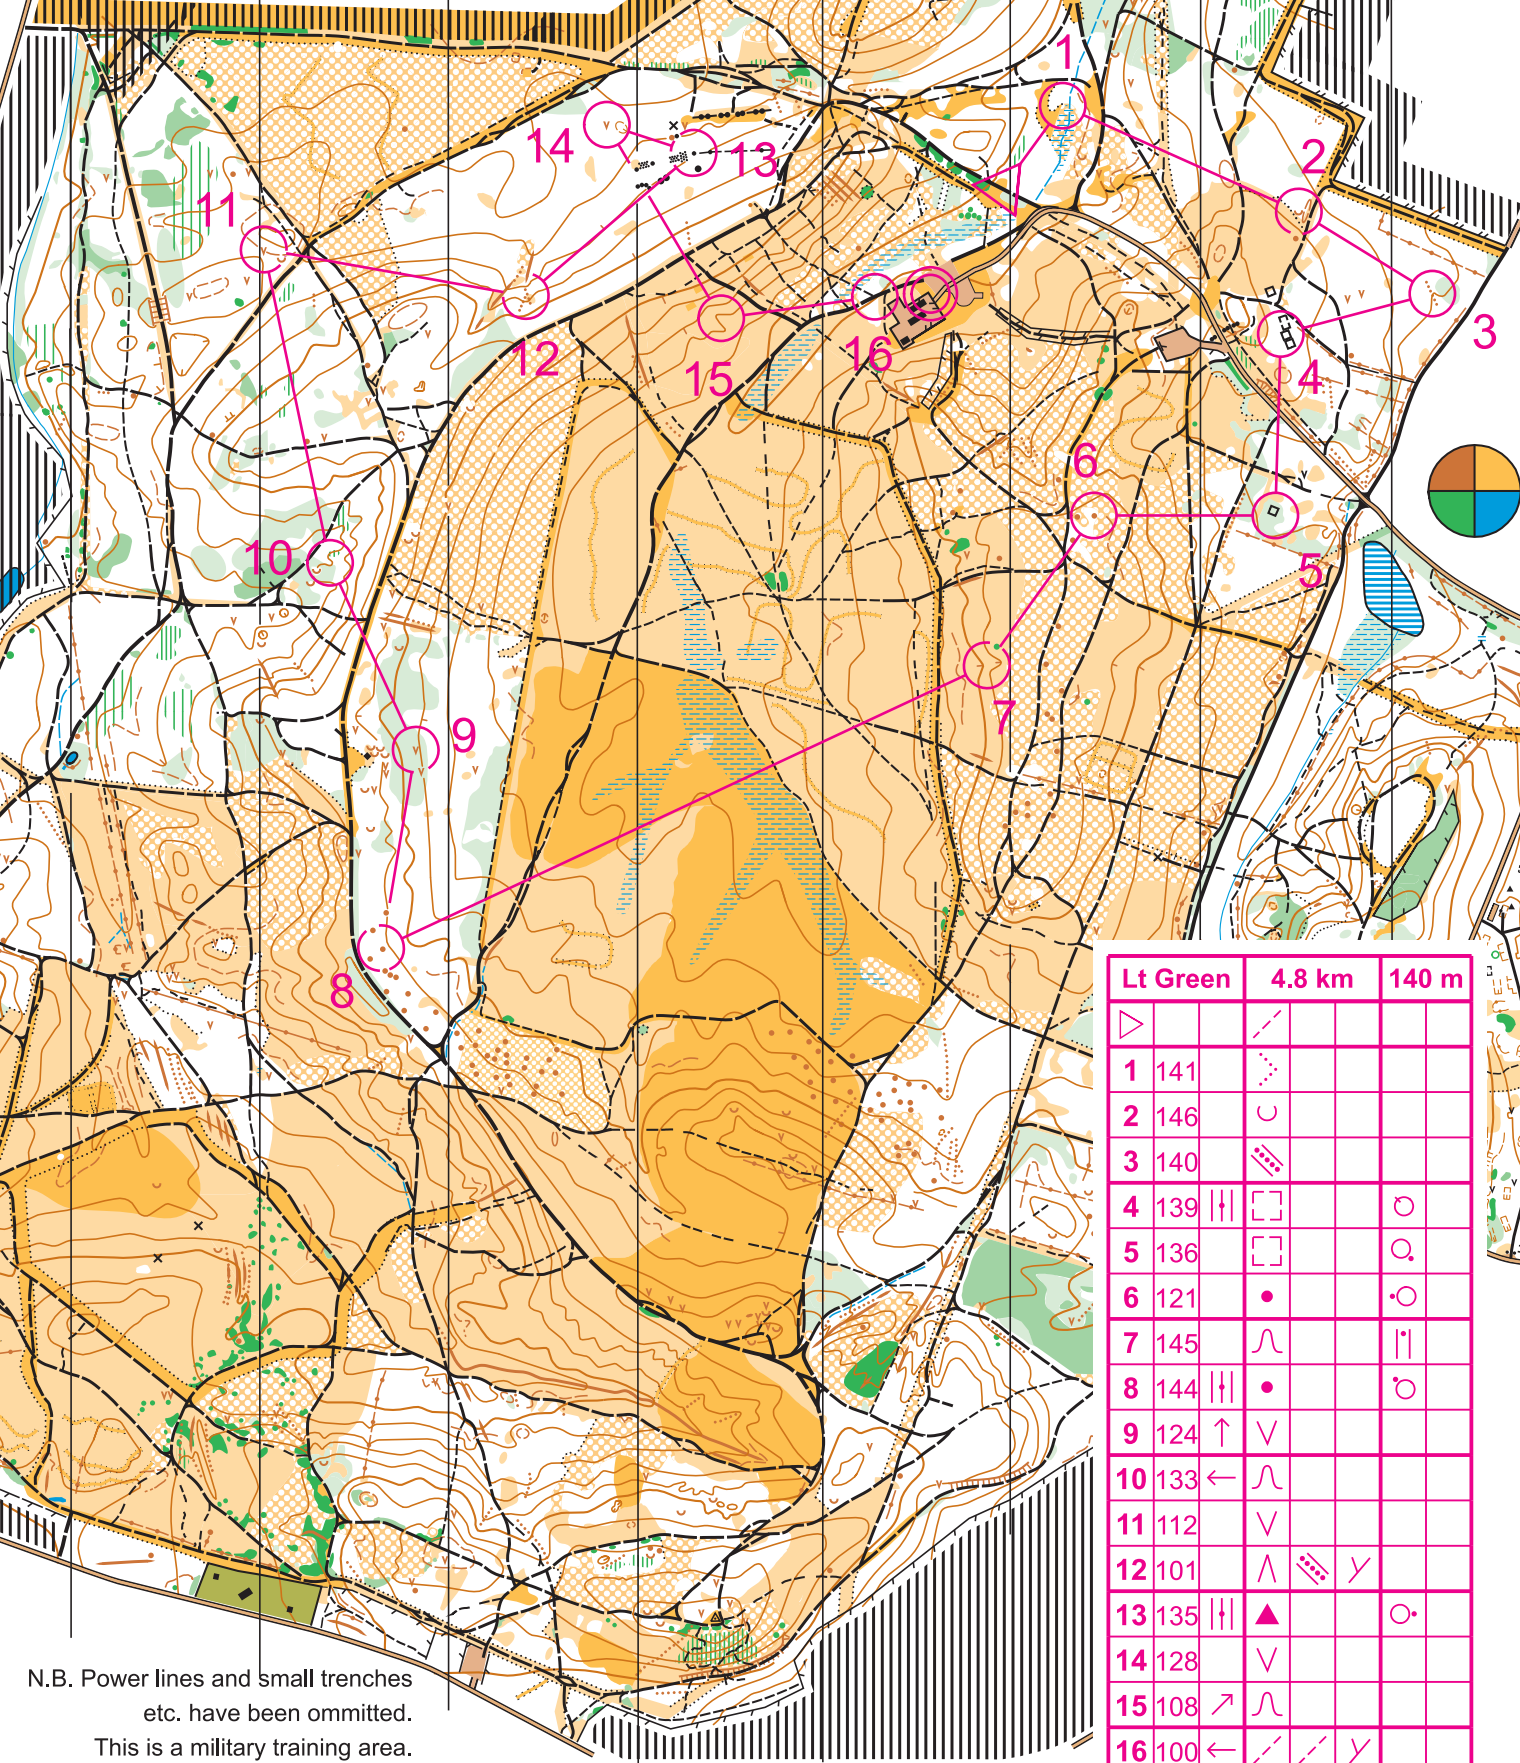

Hankley Common

Scale 1:10,000
5m Contours

magnetic
2013
north

0 100 metres 500

Lt Green

	Lt Green	4.8 km	140 m
▷		↗	
1	141	↘	
2	146	∪	
3	140	≡	
4	139		○
5	136	□	⊙
6	121	•	⊙
7	145	∩	
8	144		⊙
9	124	↑	∇
10	133	←	∩
11	112	∇	
12	101	∧	≡ ∇
13	135		▲
14	128	∇	
15	108	↗	∩
16	100	←	↗ ↘ ∇
○			70 m

N.B. Power lines and small trenches etc. have been omitted.

This is a military training area.

DO NOT TOUCH suspicious objects.

© Copyright : SLOW 2002/2006/2017

4th January 2017